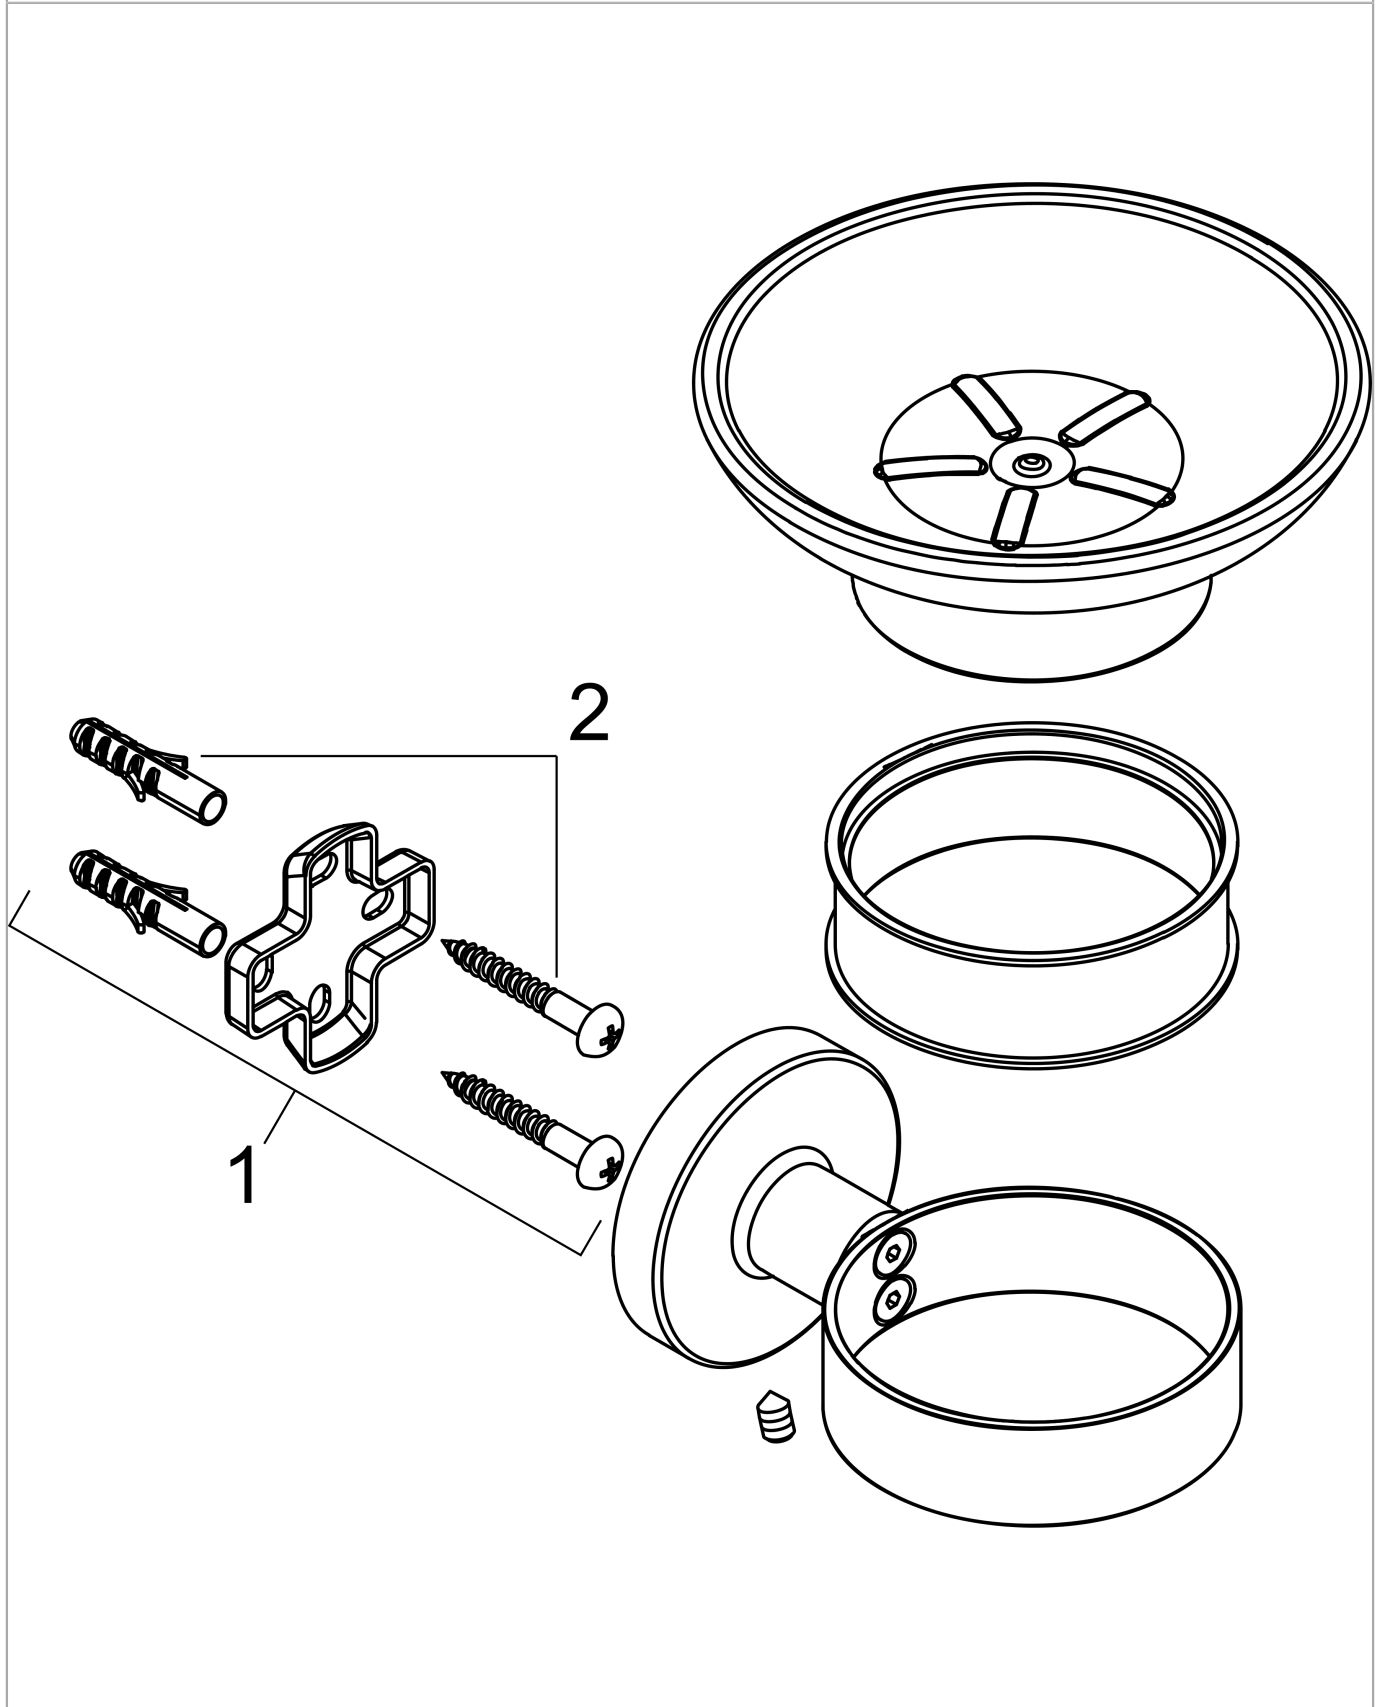

**Logis Universal
Soap dish**

Surface: **Chrome** Article Number: **41715000**

Description

product features

- wall-mounted
- material recess: matt glass
- holder material: metal
- with mounting material
- concealed fastening
- drilling distance: 26 mm
- diameter drill hole: 6 mm

Product image

Scale drawing

**Logis Universal
Soap dish**

Surface: **Chrome** Article Number: **41715000**

Exploded Drawing

Year of production: >04/18

**Logis Universal
Soap dish**

Surface: **Chrome** Article Number: **41715000**

Spare part list

Year of production: >04/18

Pos.	Description	Article Number	Price	PU
1	support element	94318000	€ 14,28	1
2	mounting set	40915000	€ 11,66	1