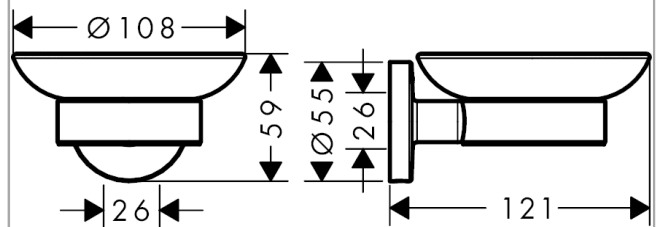

**Logis Universal
Soap dish**

Surface: **Chrome** Article Number: **41715000**

Description

product features

- wall-mounted
- material recess: matt glass
- holder material: metal
- with mounting material
- concealed fastening
- drilling distance: 26 mm
- diameter drill hole: 6 mm

Product image

Scale drawing

**Logis Universal
Soap dish**

Surface: **Chrome** Article Number: **41715000**

Exploded Drawing

Year of production: >04/18

**Logis Universal
Soap dish**

Surface: **Chrome** Article Number: **41715000**